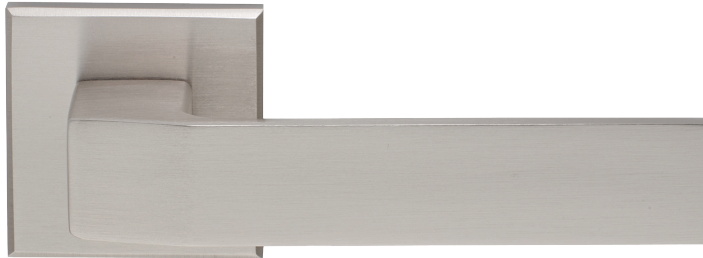

ART NO.
396

DATA SHEET

FINISHES

06 NICKEL MAT

15 BRASS MAT

86 BLACK SOFT TOUCH

MATERIAL

ZINC ALLOY

DIMENSIONS

04 ROSETTE HANDLE

DK DRY KEEP WINDOW HANDLE

ORIGIN

MADE IN ZOGOMETAL, VERTICALLY INTEGRATED UNIT PLACED IN ATHENS, GREECE
THE TOTAL OF PRODUCTION SEQUENCE IS BEEN CARRIED OUT WITHIN ZOGOMETAL FACILITIES INCLUDING ELECTROPLATING PROCESS OR POWDER PLATING PROCESS