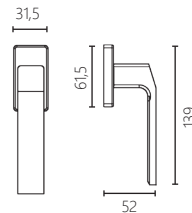

ART NO.
396

DATA SHEET

FINISHES

06 NICKEL MAT

15 BRASS MAT

86 BLACK SOFT TOUCH

MATERIAL

ZINC ALLOY

DIMENSIONS

04 ROSETTE HANDLE

DK DRY KEEP WINDOW HANDLE

ORIGIN

MADE IN ZOGOMETAL, VERTICALLY INTEGRATED UNIT PLACED IN ATHENS, GREECE
THE TOTAL OF PRODUCTION SEQUENCE IS BEEN CARRIED OUT WITHIN ZOGOMETAL FACILITIES INCLUDING ELECTROPLATING PROCESS OR POWDER PLATING PROCESS